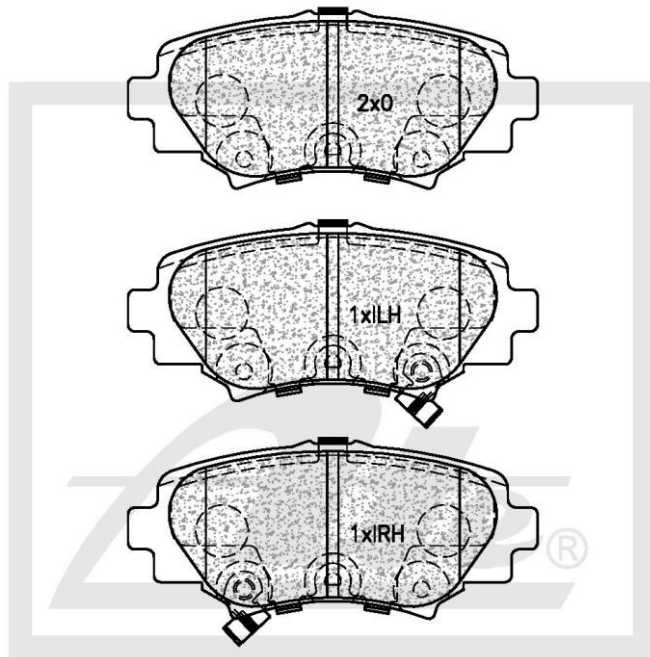

Drawing

SUPPLIED WITH 2 X WEAR INDICATOR PADS PER SET
NOTE : L + R HANDED

Details of New Part

Brake Pad - REAR

Brake Pad Dimensions:

Length - 101.5mm

Height - 44.4mm

Thickness - 14.3mm

Box Dimensions

Weight - 750g

L - 150mm

H - 50mm

W - 100mm

Barcode

ATE1296

Vehicle Application(s)