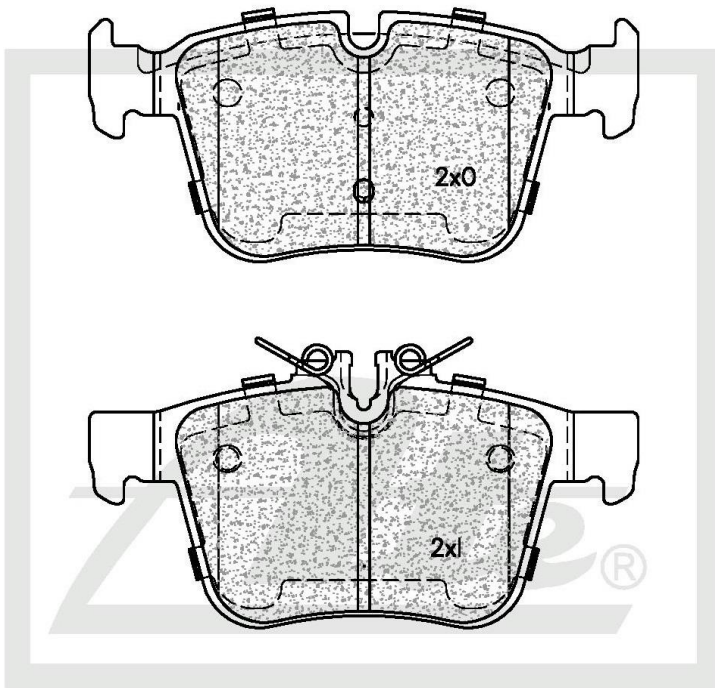

Drawing

← 122.6 → 56.4/61.9 ← 15.8 →

Details of New Part

Brake Pad - REAR

Brake Pad Dimensions:

Length - 122.6mm

Height - 56.4/61.9mm

Thickness - 15.8mm

Box Dimensions

Weight - 1090g

L - 140mm

H - 70mm

W - 90mm

Barcode

ATE1304

Vehicle Application(s)