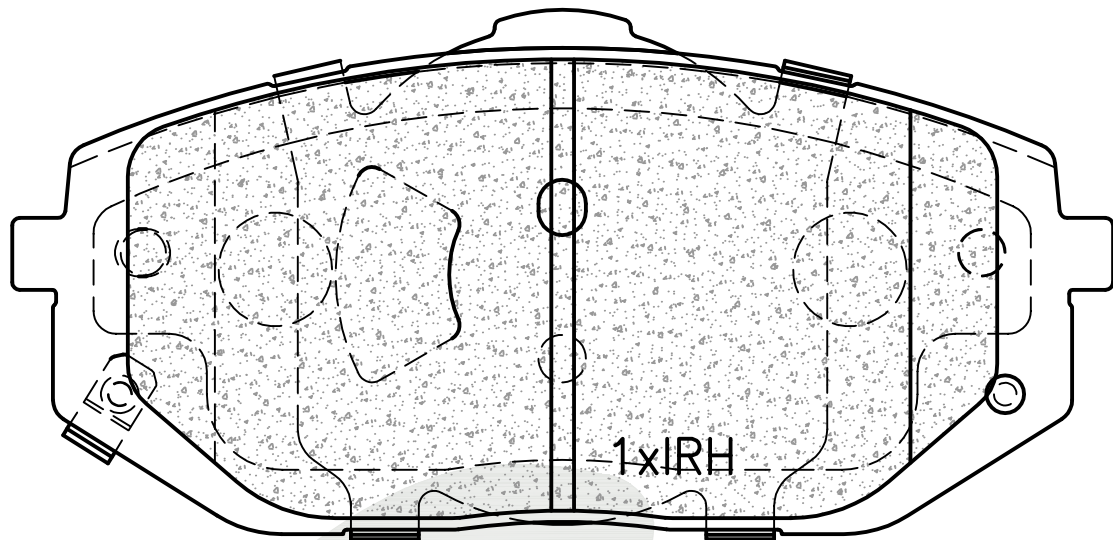

HYUNDAI

ATE1464

FRONT

SUPPLIED WITH 2 X WEAR INDICATOR PADS PER SET

NOTE : L + R HANDED