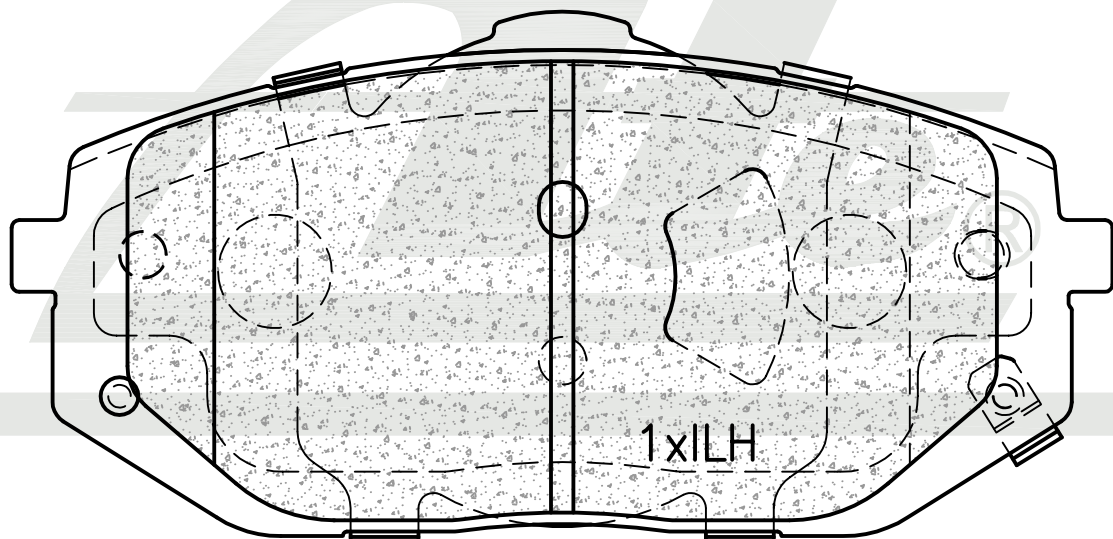

HYUNDAI

ATE1464

FRONT

SUPPLIED WITH 2 X WEAR INDICATOR PADS PER SET

NOTE : L + R HANDED