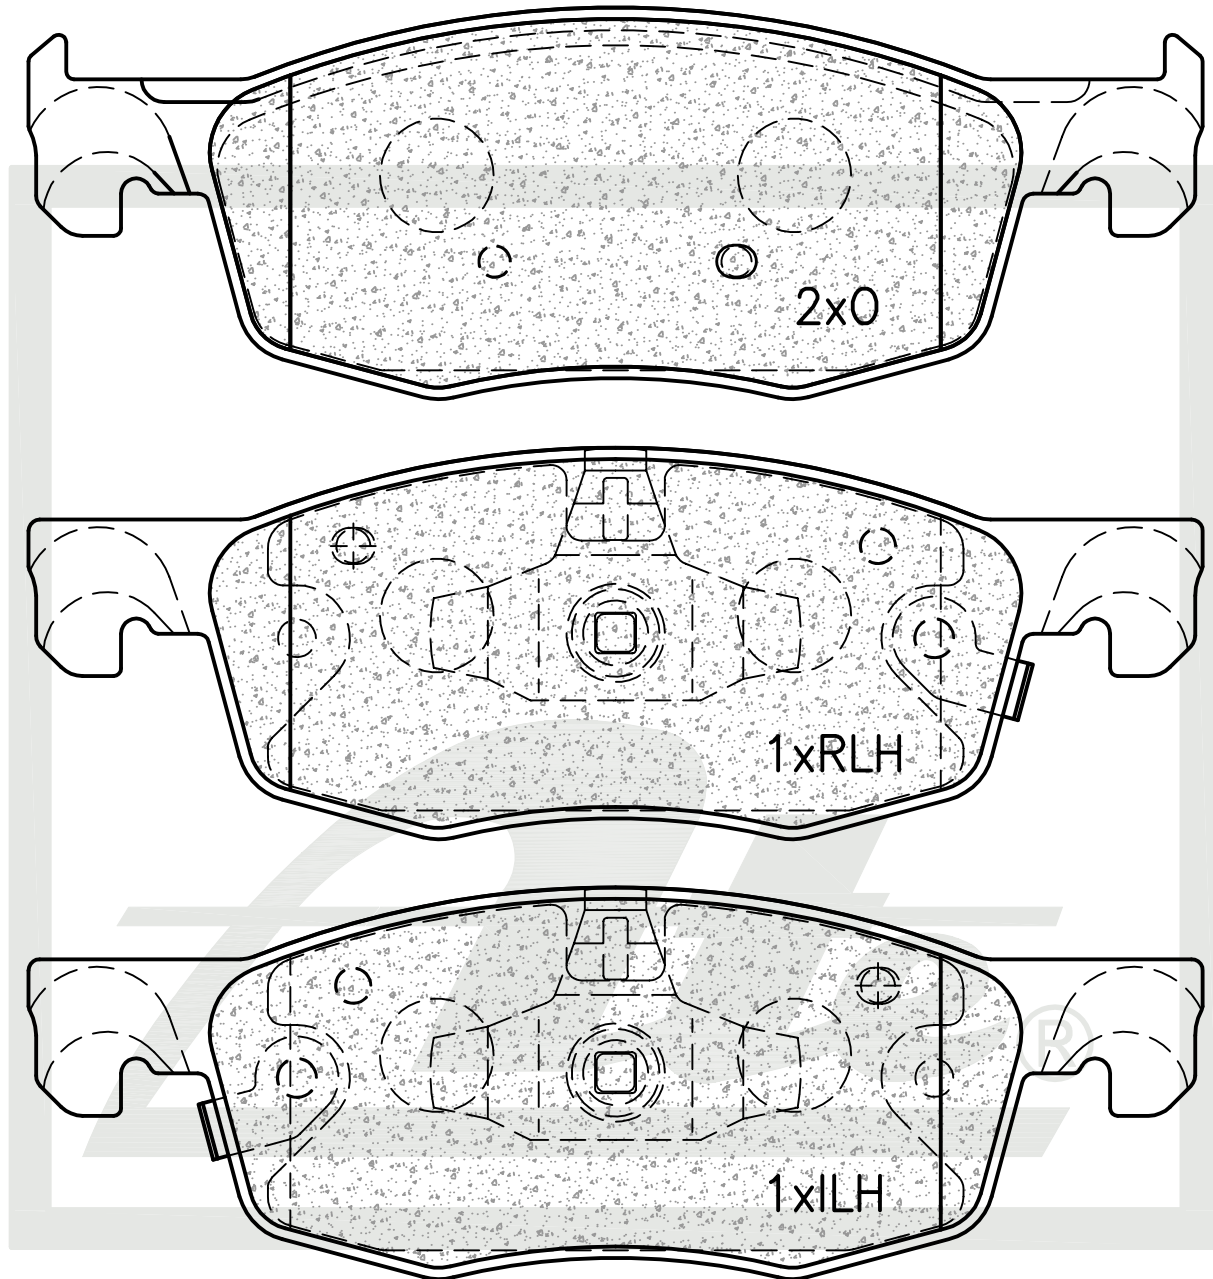

MAZDA
TOYOTA

ATE1467

FRONT

SUPPLIED WITH 2 X WEAR INDICATOR PADS PER SET

NOTE : L + R HANDED

155.3 51.8 16.1