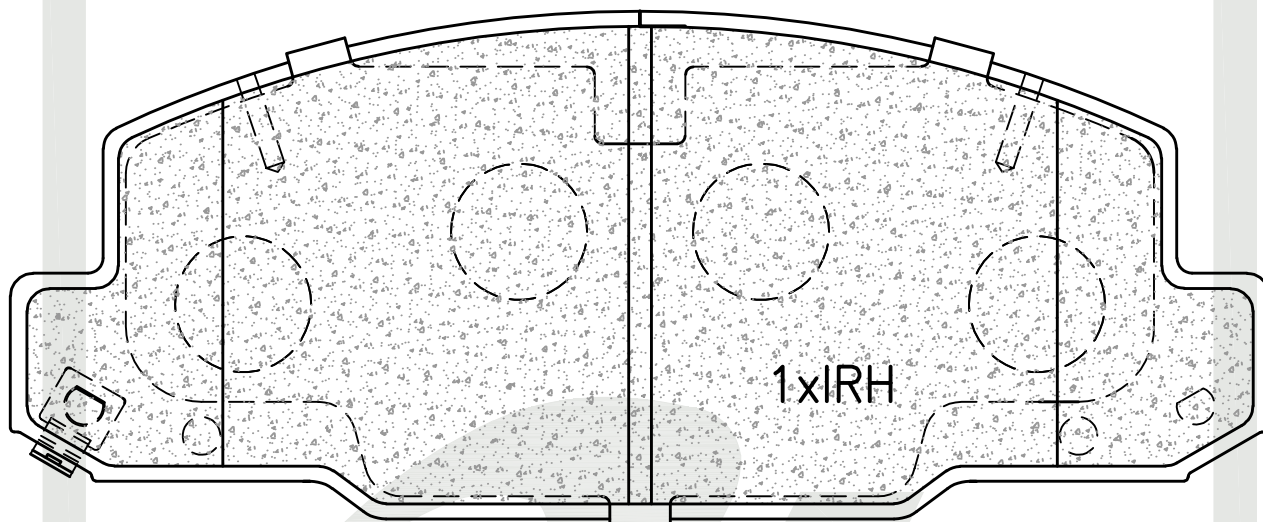

TOYOTA

ATE1469

FRONT

SUPPLIED WITH 2 X WEAR INDICATOR PADS PER SET

NOTE : L + R HANDED