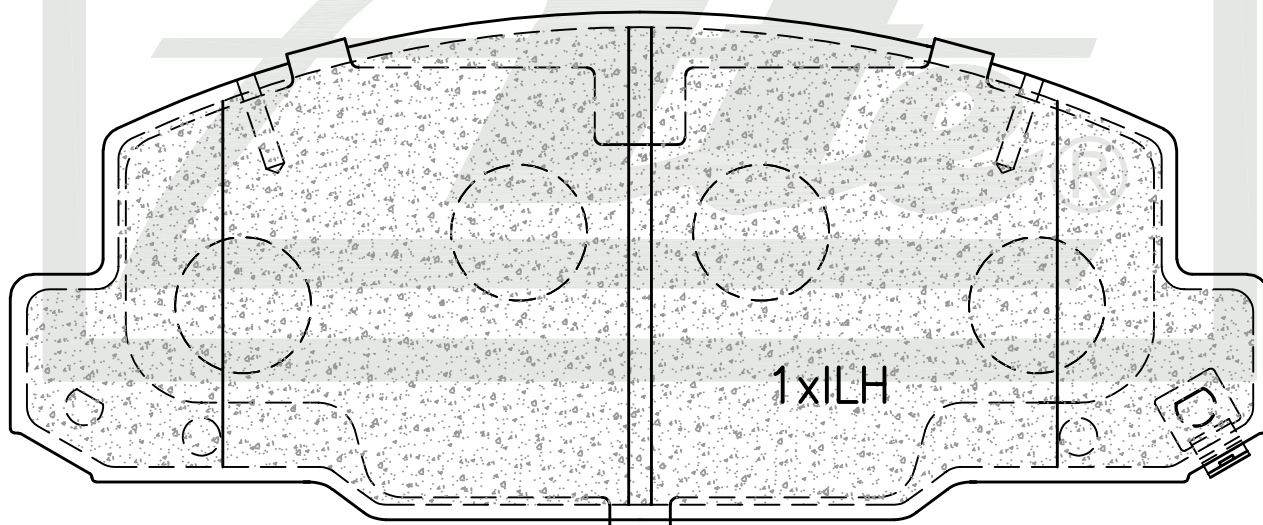

TOYOTA

ATE1469

FRONT

SUPPLIED WITH 2 X WEAR INDICATOR PADS PER SET

NOTE : L + R HANDED