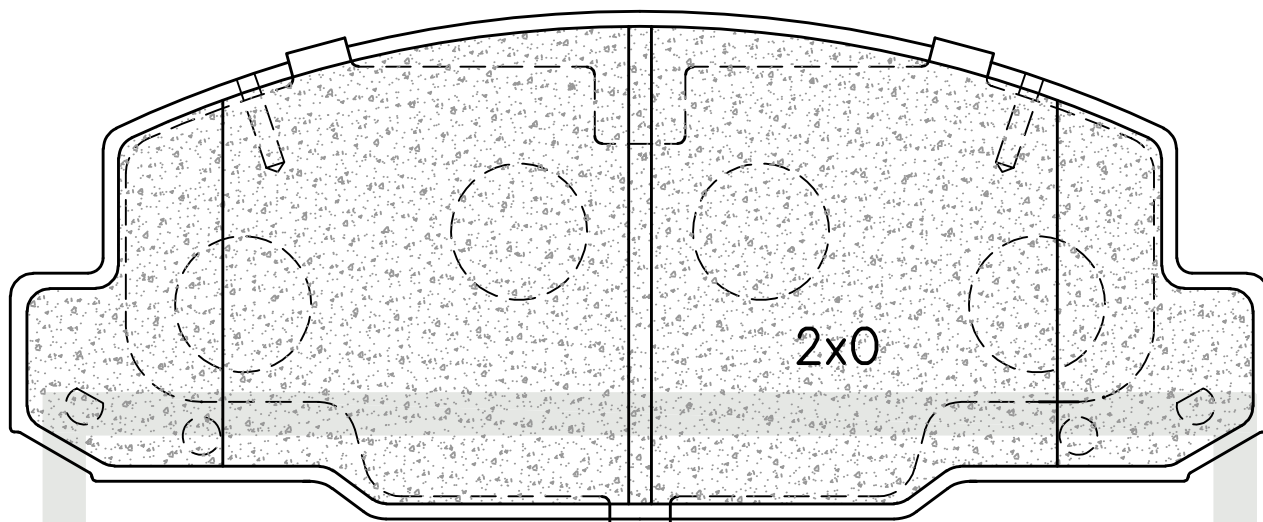

TOYOTA

ATE1469

FRONT

SUPPLIED WITH 2 X WEAR INDICATOR PADS PER SET

NOTE : L + R HANDED