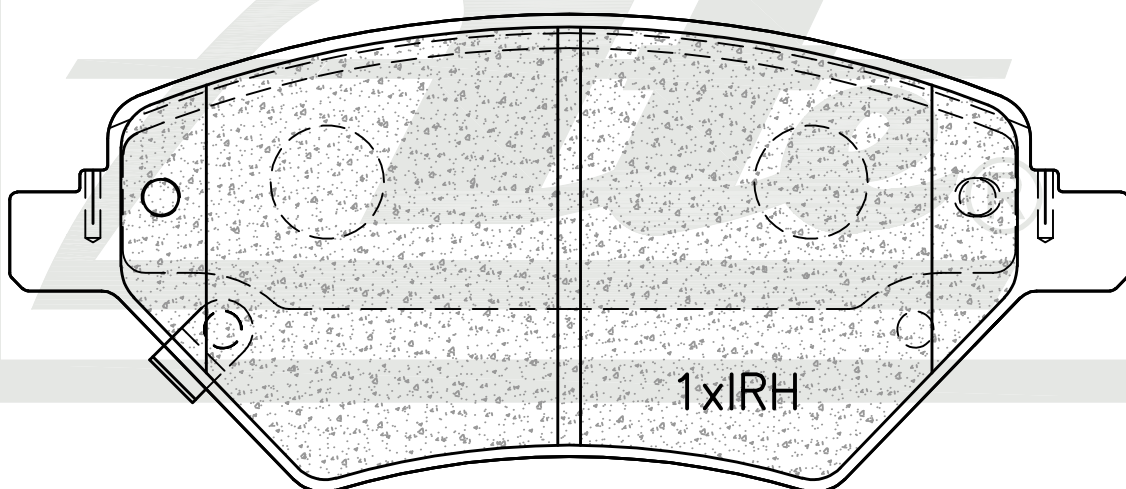

BAIC
OMODA

ATE1488

FRONT

SUPPLIED WITH 2 X WEAR INDICATOR PADS PER SET

NOTE : L + R HANDED

148 63.2 17.8

The dimension lines are as follows: a horizontal line with arrows at both ends for '148', a vertical line with arrows at both ends for '63.2', and a horizontal line with arrows at both ends for '17.8'.