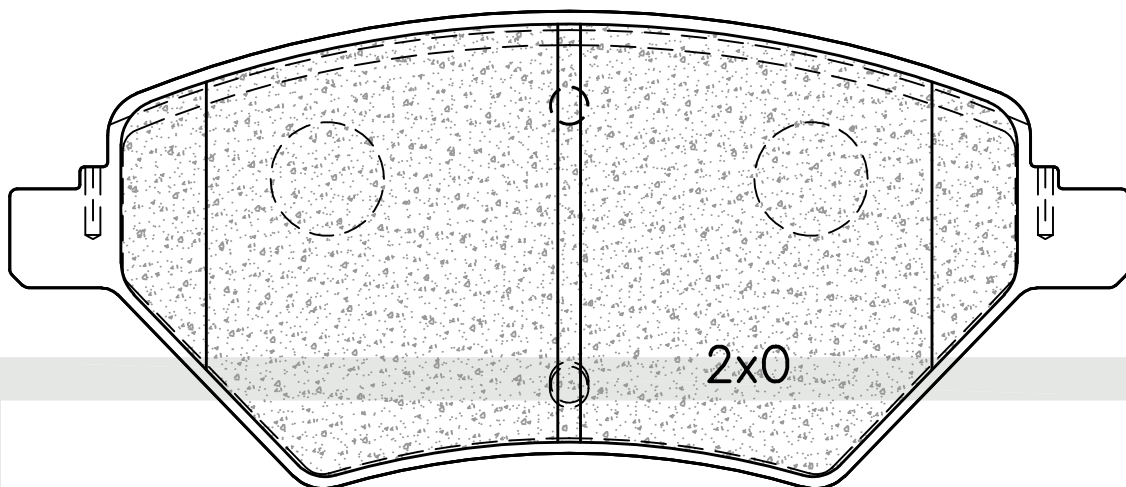

BAIC
OMODA

ATE1488

FRONT

SUPPLIED WITH 2 X WEAR INDICATOR PADS PER SET

NOTE : L + R HANDED

148 63.2 17.8

The dimension lines are as follows: a horizontal line with arrows at both ends for '148', a vertical line with arrows at both ends for '63.2', and a horizontal line with arrows at both ends for '17.8'.