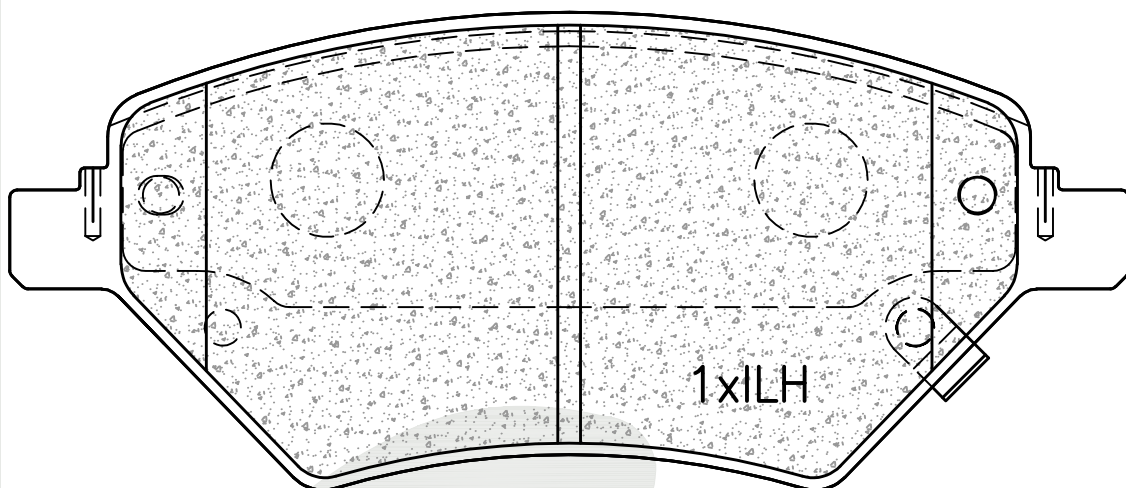

BAIC
OMODA

ATE1488

FRONT

SUPPLIED WITH 2 X WEAR INDICATOR PADS PER SET

NOTE : L + R HANDED

148 63.2 17.8

The dimension lines are as follows: a horizontal line with arrows at both ends for '148', a vertical line with arrows at both ends for '63.2', and a horizontal line with arrows at both ends for '17.8'.