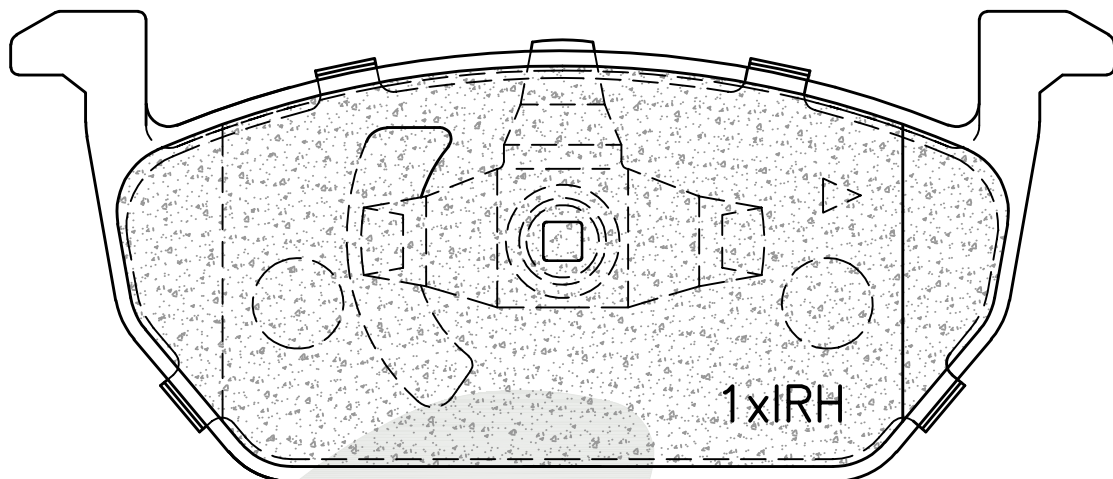

AUDI
SEAT
VW

ATE1500

FRONT

SUPPLIED WITH 4 X CALIPER CLIPS

NOTE : L + R HANDED

← 146 → 62.2 ← 17.3 →