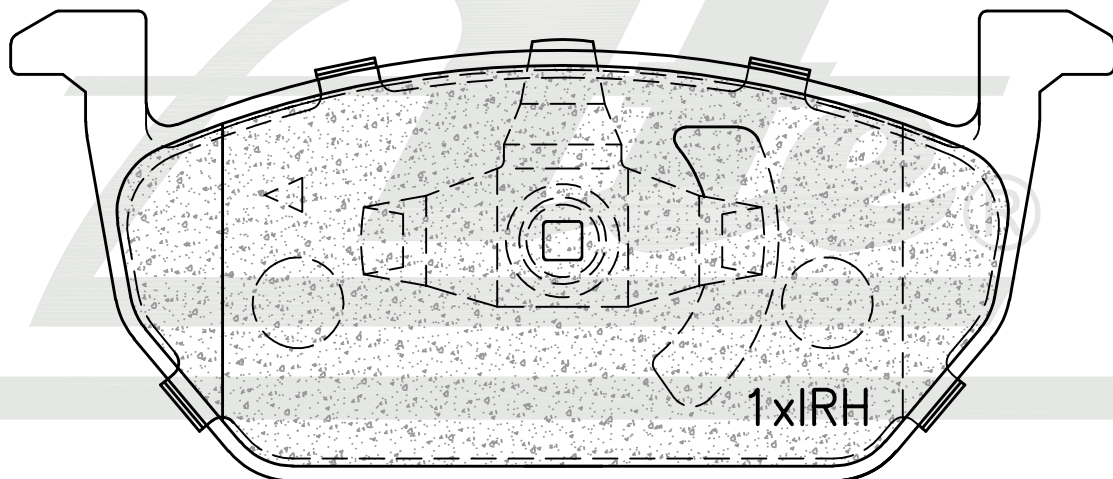

AUDI
SEAT
VW

ATE1500

FRONT

SUPPLIED WITH 4 X CALIPER CLIPS

NOTE : L + R HANDED

← 146 → 62.2 ← 17.3 →