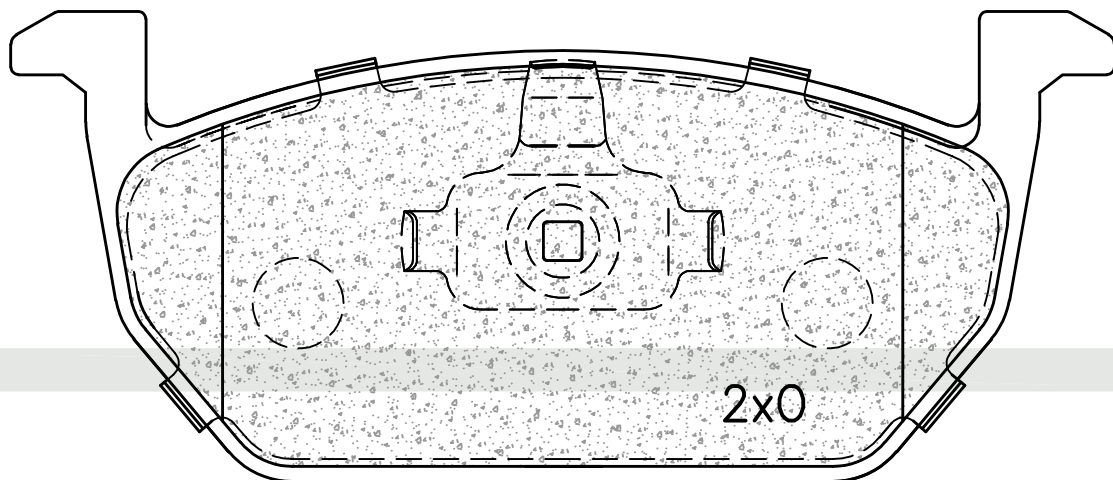

AUDI
SEAT
VW

ATE1500

FRONT

SUPPLIED WITH 4 X CALIPER CLIPS

NOTE : L + R HANDED

← 146 → 62.2 ← 17.3 →