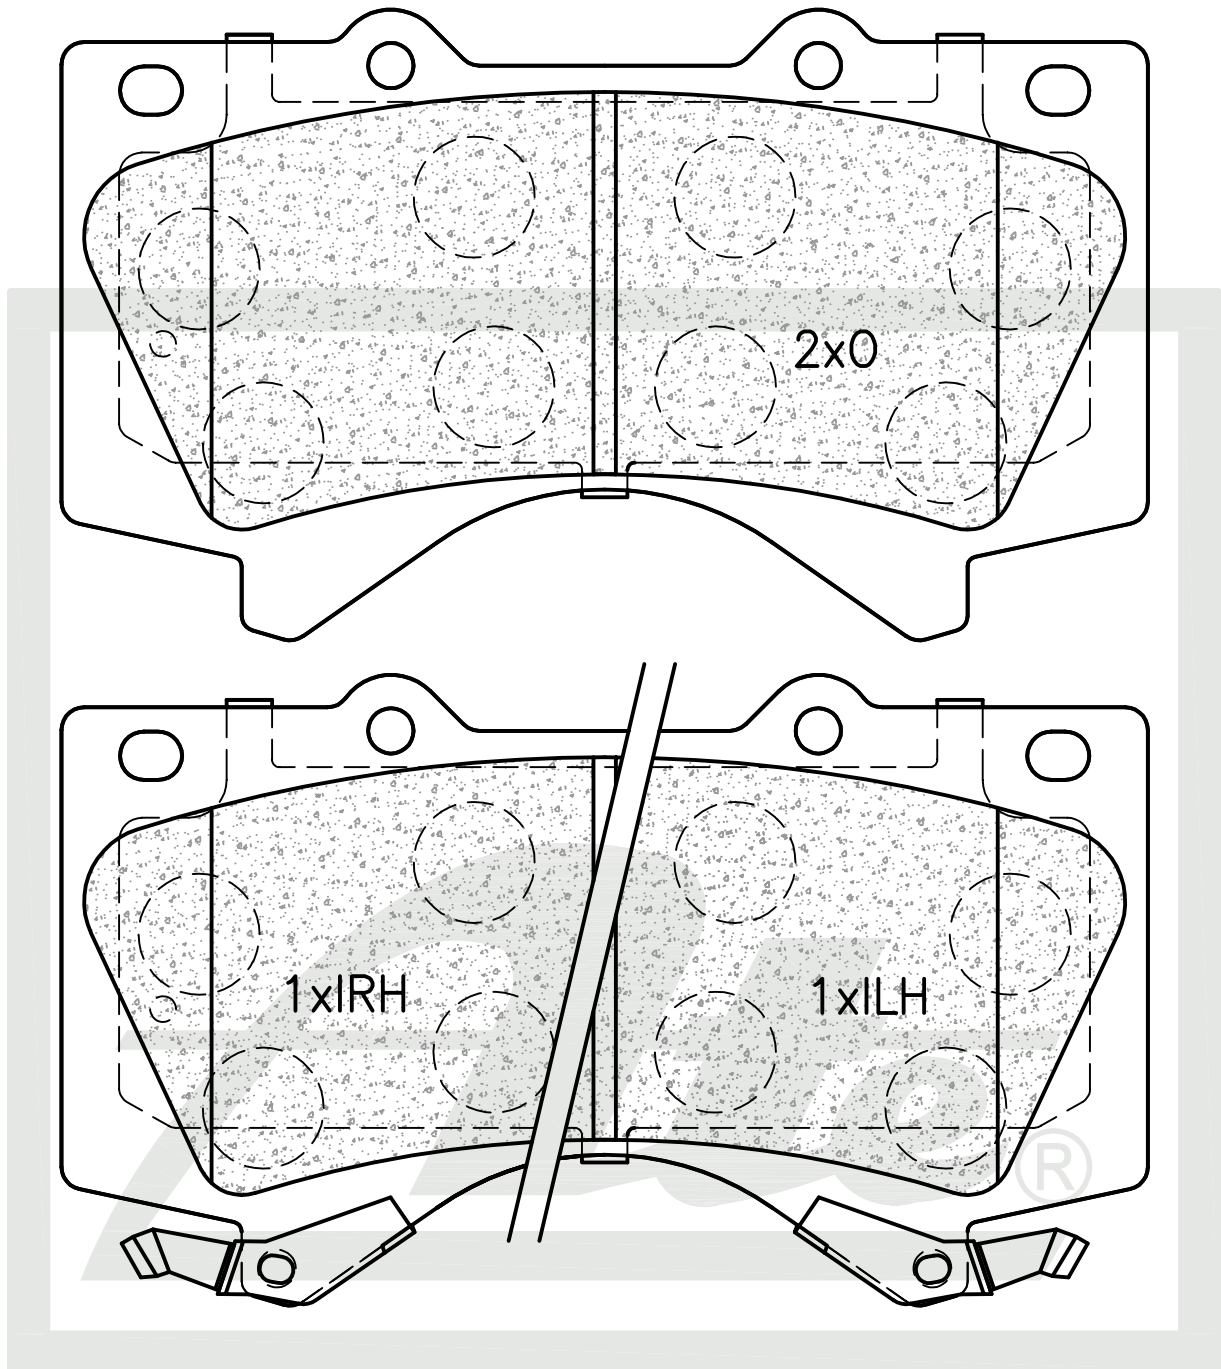

HYUNDAI
LEXUS
TOYOTA

ATE1504

FRONT

SUPPLIED WITH 2 X WEAR INDICATOR PADS PER SET
NOTE : L + R HANDED

143.6

83.4

18