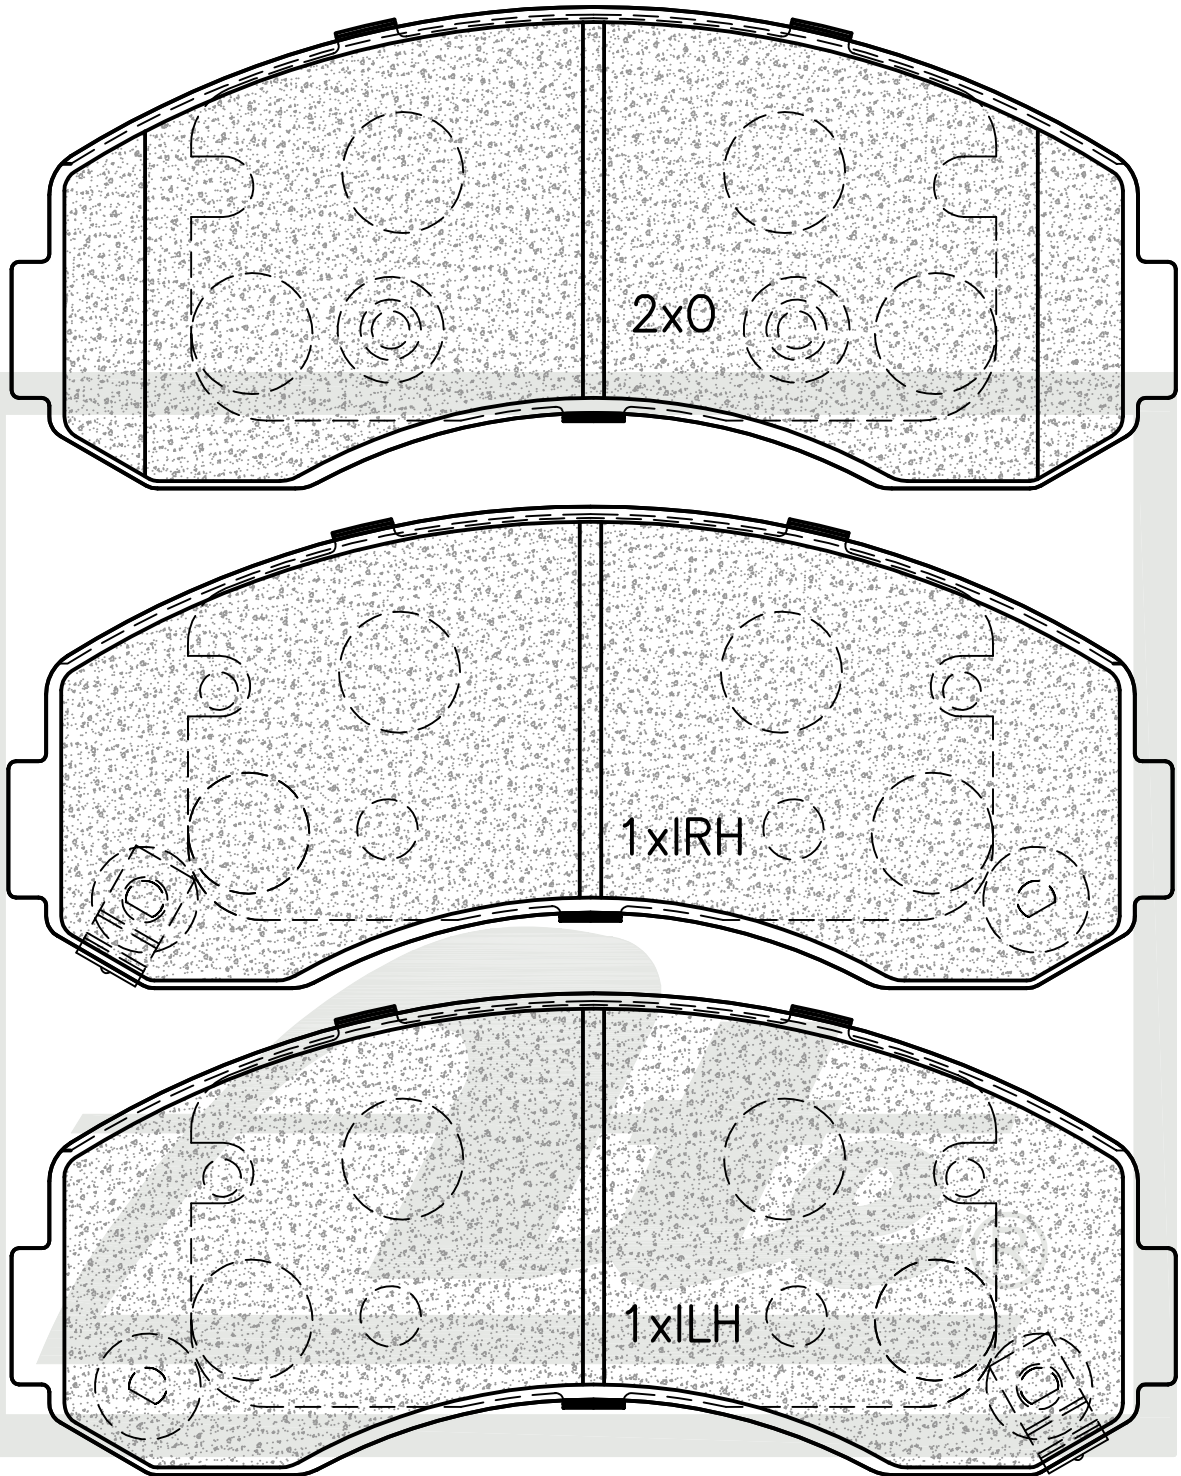

KIA

ATE518

FRONT

SUPPLIED WITH 2 X WEAR INDICATOR PADS PER SET

NOTE : L + R HANDED